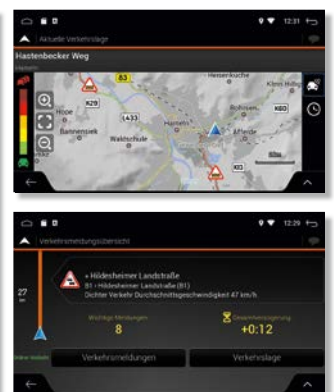

THE STREET AS YOUR HOME!

● **BLAUPUNKT** onboard navigation systems

The latest navigation solutions from Blaupunkt guide you quickly and precisely to any destination and at the same time there is professional level driving assistance on board. Europe-wide navigation with easy operation and maximum comfort are not a contradiction, but rather our promise.

Map data from all over Europe:

With our navigation solutions you get **all of Europe on a small memory chip**, a cross-border navigation including the use of ferry connections is hereby possible.

Highlight of the motorhome / truck navigation:

This allows you to enter the dimensions of the vehicle to avoid routes that are not suitable for the vehicle. Also, driving times can be set for multiple drivers.

● **TMC:**

Avoid traffic jams with TMC (Traffic Message Channel) and **historical traffic data**. To avoid traffic jams and traffic disruptions on your route, you can take the current traffic information broadcast by radio stations into account.