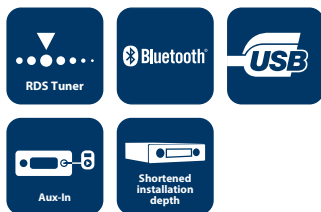

MADRID 200 BT

- ✓ RDS Tuner
- ✓ FM (RDS), AM
- ✓ Playback format: MP3, WMA
- ✓ Fast reading from USB
- ✓ 9-digit display
- ✓ Selectable display modes (File, Folder, Title, Artist, Album & Time)
- ✓ Bluetooth integrated (HFP, A2DP)
- ✓ Integrated microphone
- ✓ Front USB
- ✓ Front Aux-In
- ✓ 4x 40 watts max.
- ✓ 2-channel preamp output
- ✓ Sound Presets (Flat, Rock, Pop, Classic)
- ✓ X-Bass
- ✓ Key lighting red