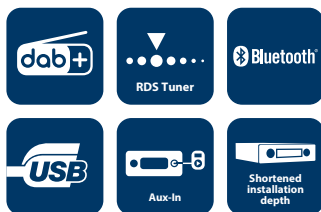

VALENCIA 200 DAB BT

- ✓ RDS Tuner
- ✓ DAB+ Tuner
- ✓ FM (RDS), AM
- ✓ 9-digit display
- ✓ Bluetooth integrated (HFP, A2DP)
- ✓ Integrated microphone
- ✓ Playback format: MP3, WMA
- ✓ Selectable display modes (File, Folder, Title, Artist, Album & Time)
- ✓ Front USB
- ✓ Front Aux-In
- ✓ Sound Presets (Flat, Rock, Pop, Classic)
- ✓ X-Bass
- ✓ 4x 40 watts max.
- ✓ 2-channel preamp output
- ✓ Key lighting red