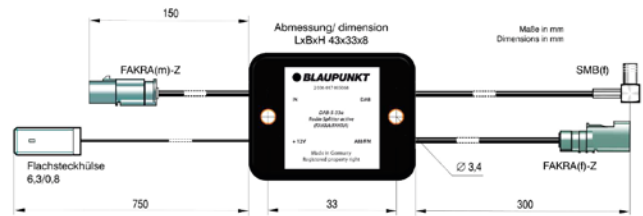

DAB-S-33A (FAKRA/FAKRA)

Active antenna splitter

Active radio distributor for the vehicle sector with the following functions and features:

- ✓ Division of analog radio and DAB+ frequency ranges
- ✓ Improvement of the reception quality of passive radio antennas
- ✓ Simple and quick attachment
- ✓ The product is intended for typical roof/fender antennas
- ✓ Do not use with integrated glass or active roof antennas