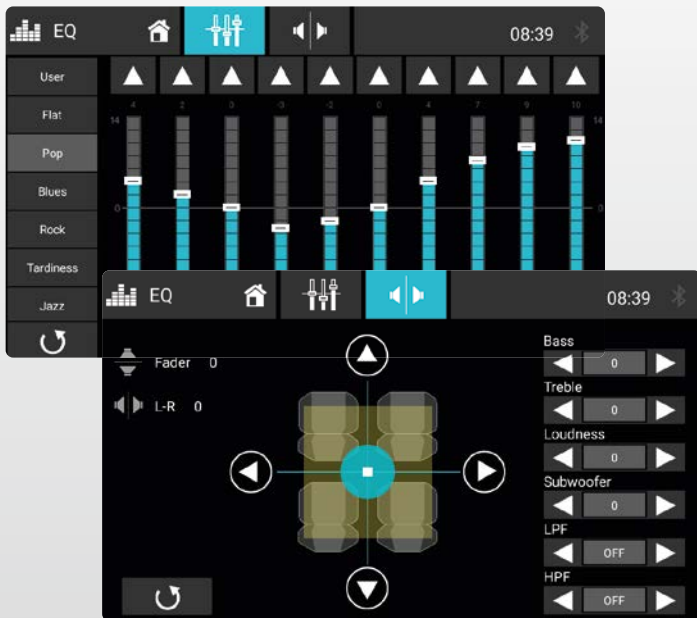

GENERAL

- ✓ Rear view camera function
- ✓ Permanent memory
- ✓ Steering wheel remote control input (SWC)
- ✓ UI multicolour lighting

Individual sound optimization – simple and precise!

The graphical interface allows you to easily and precisely adjust the parametric 10-band equalizer for individual sound optimization in the vehicle. If “playing with frequencies” is not your thing, you can use the “Easy EQ” with just 3 settings or a whole range of preset sound profiles.