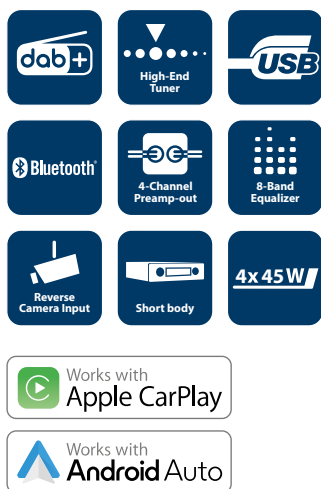

ANALOG / DIGITAL RADIO

- ✓ DAB+, AM and FM-High-End Tuner with PS, AF, REG, RT, CT, TA, DLS

DISPLAY

- ✓ Large 7" multi-touch display

APPLE CARPLAY & ANDROID AUTO

- ✓ Navigation, internet radio, music player, apps, voice assistant

BLUETOOTH

- ✓ Telephony, phone book access, list access and audio streaming with title display

MEDIA PLAYER

- ✓ USB, AV, Bluetooth
- ✓ MP3, FLAC, OGG, WMA, WAV, MKV, AVI Support

SOUND

- ✓ digital signal processing
- ✓ 8-band equalizer
- ✓ Sound presets
- ✓ 4-channel preamp output
- ✓ Sub-Out
- ✓ 4x 45 watts max.

GENERAL

- ✓ Rear view camera function
- ✓ High resolution TFT display
- ✓ DIM function
- ✓ Direct access to all audio sources
- ✓ Permanent memory
- ✓ Steering wheel remote control input (SWC)
- ✓ Short installation depth
- ✓ Incl. Fiat Ducato 7/8 installation frame