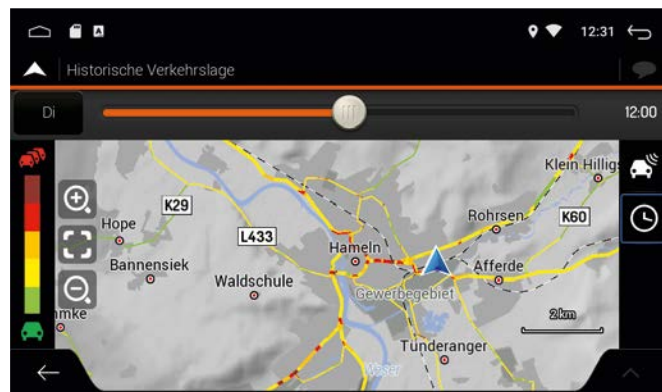

THE STREET AS YOUR HOME!

● **BLAUPUNKT** onboard navigation systems

The latest navigation solutions from Blaupunkt guide you quickly and precisely to any destination and at the same time there is professional level driving assistance on board. Europe-wide navigation with easy operation and maximum comfort are not a contradiction, but rather our promise.

Map data from all over Europe:

With our navigation solutions you get **all of Europe on a small memory chip**, a cross-border navigation including the use of ferry connections is hereby possible.

Highlight of the motorhome / truck navigation:

This allows you to enter the dimensions of the vehicle to avoid routes that are not suitable for the vehicle. Also, driving times can be set for multiple drivers.

● **TMC:**

Avoid traffic jams with TMC (Traffic Message Channel) and **historical traffic data**. To avoid traffic jams and traffic disruptions on your route, you can take the current traffic information broadcast by radio stations into account.