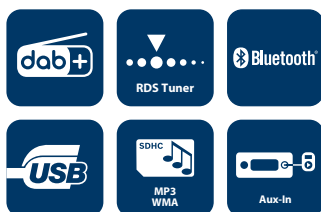

PALMA 200 DAB BT

- ✓ DAB+ & RDS Tuner
- ✓ FM (RDS), AM
- ✓ Front: SD, USB, Aux-In
- ✓ MP3, WMA
- ✓ 9-digit display
- ✓ Selectable display modes (File, Folder, Title, Artist, Album & Time)
- ✓ 4x 40 watts max.
- ✓ Bluetooth integrated (HFP, A2DP)
- ✓ Integrated microphone
- ✓ 2-channel preamp output
- ✓ X-Bass
- ✓ Sound Presets (Flat, Rock, Pop, Classic)