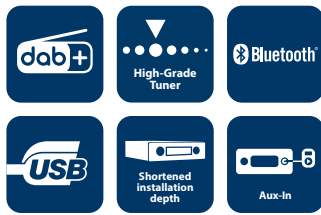

NÜRNBERG 200 DAB BT

- ✓ RDS High Grade Tuner
- ✓ DAB+ Tuner
- ✓ FM (RDS), AM
- ✓ 9-digit display
- ✓ Bluetooth integrated (HFP, A2DP)
- ✓ Integrated microphone
- ✓ Playback format: MP3, WMA
- ✓ Selectable display modes (File, Folder, Title, Artist, Album & Time)
- ✓ Convenient choice of files
- ✓ Front USB
- ✓ Front Aux-In
- ✓ Sound Presets (Flat, Rock, Pop, Classic)
- ✓ X-Bass
- ✓ 4x 50 watts max.
- ✓ 2-channel preamp output
- ✓ Key lighting white