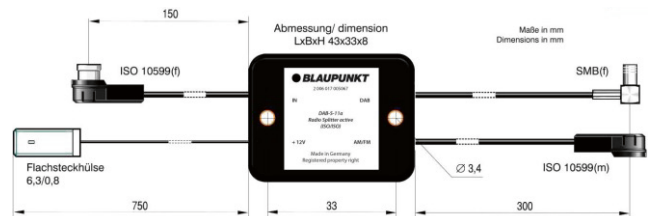

DAB-S-11A (ISO/ISO)

Active antenna splitter

Active radio distributor for the vehicle sector with the following functions and properties:

- ✓ Division of analog radio and DAB+ frequency ranges
- ✓ Improvement of the reception quality of passive radio antennas
- ✓ Simple and quick attachment
- ✓ The product is intended for typical roof/fender antennas
- ✓ Do not use with integrated glass or active roof antennas

LOWLOSS ANTENNA EXTENSION

Fakra socket – DIN plug, 500 cm