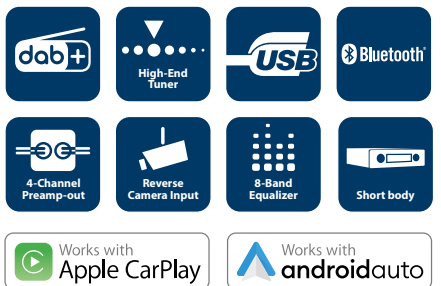

ROTTERDAM 600 DAB

ANALOG / DIGITAL RADIO

- ✓ DAB+, AM and FM-High-End Tuner with PS, AF, REG, RT, CT, TA, DLS

DISPLAY

- ✓ Large 7" multi-touch display

APPLE CARPLAY & ANDROID AUTO

- ✓ Navigation, internet radio, music player, apps, voice assistant

BLUETOOTH

- ✓ Telephony, phone book access, list access and audio streaming with title display

MEDIA PLAYER

- ✓ USB, AV, Bluetooth
- ✓ MP3, FLAC, OGG, WMA, WAV, MKV, AVI Support

SOUND

- ✓ digital signal processing
- ✓ 8-band equalizer
- ✓ Sound presets
- ✓ 4-channel preamp output
- ✓ Sub-Out
- ✓ 4x 45 watts max.

GENERAL

- ✓ Rear view camera function
- ✓ High resolution TFT display
- ✓ DIM function
- ✓ Direct access to all audio sources
- ✓ Permanent memory
- ✓ Steering wheel remote control input (SWC)
- ✓ Short installation depth